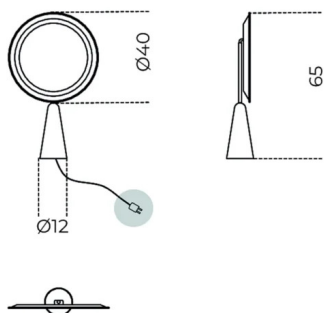


Selene Mirror

Pietro Russo
2016

Vanity mirror with LED light. 6mm extralight mirror with bevel 20mm. Satin brass lacquered metal parts and honed mat Nero Marquinia marble base.

Cm (L x P x H)
40 x 12 x 65

Inches (L x P x H)
15³/₄ x 4³/₄ x 25³/₄

Finishes

Glass

Extralight mirror

Metal

Satin brass

Marble

Nero Marquina